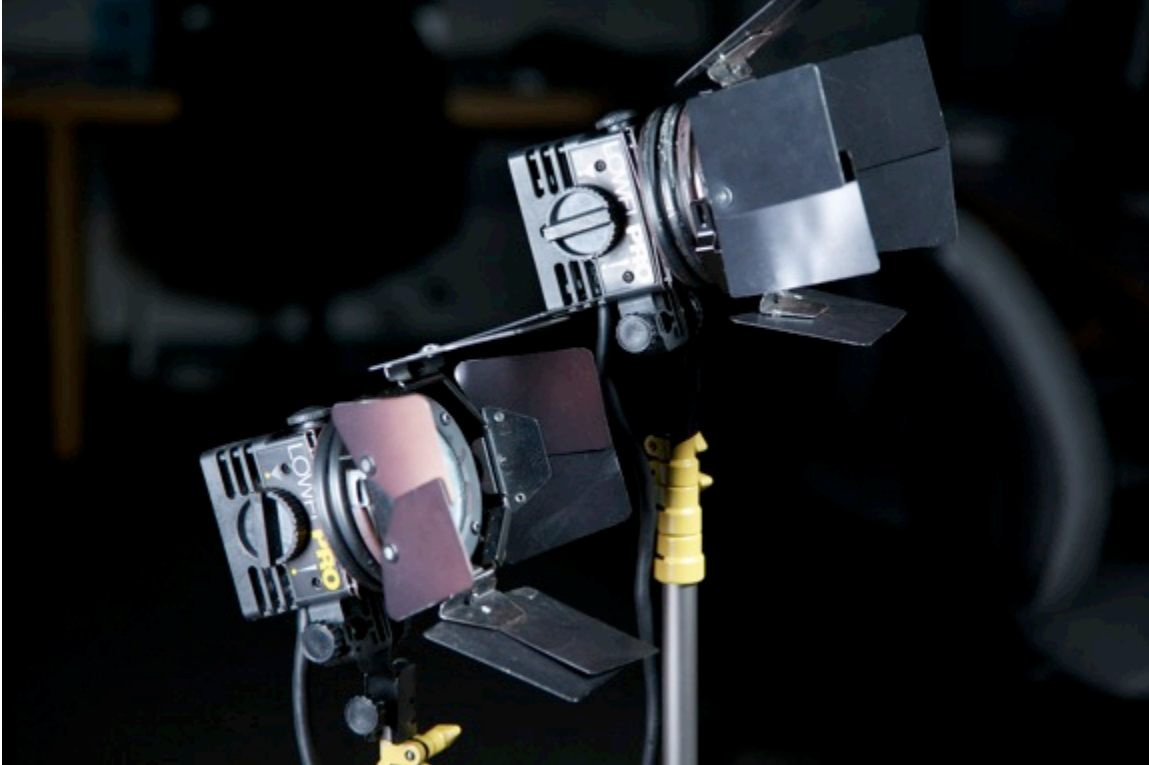

(2) 150 Watt Tungsten Fresnel Lights w/ stands

(1) 300 Watt Tungsten Fresnel Light w/stand

(1) 650 Watt Tungsten Fresnel Light w/stand

(2) Lowel Pro - Light Focus Flood Light Kits

Each kit comes with:

(2) 250 Watt Tungsten Flood Lights, (2) Stands