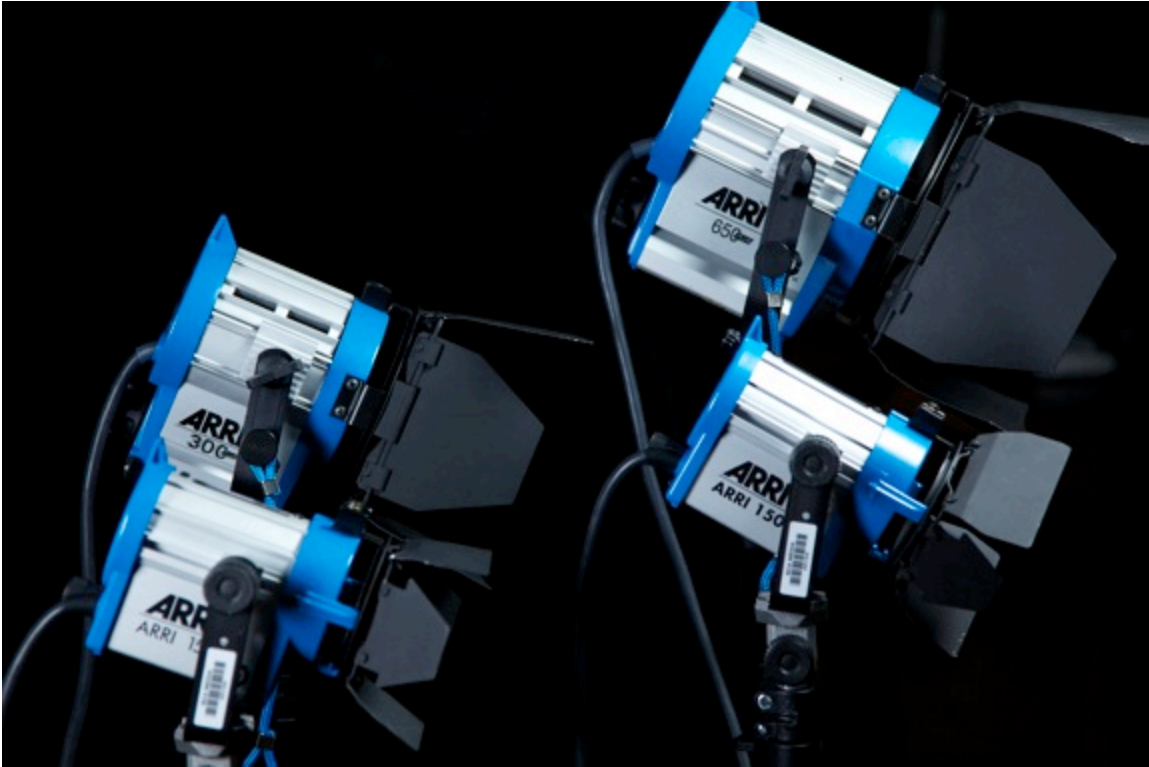

(1) Arri Light Kit

(2) 150 Watt Tungsten Fresnel Lights w/ stands

(1) 300 Watt Tungsten Fresnel Light w/stand

(1) 650 Watt Tungsten Fresnel Light w/stand